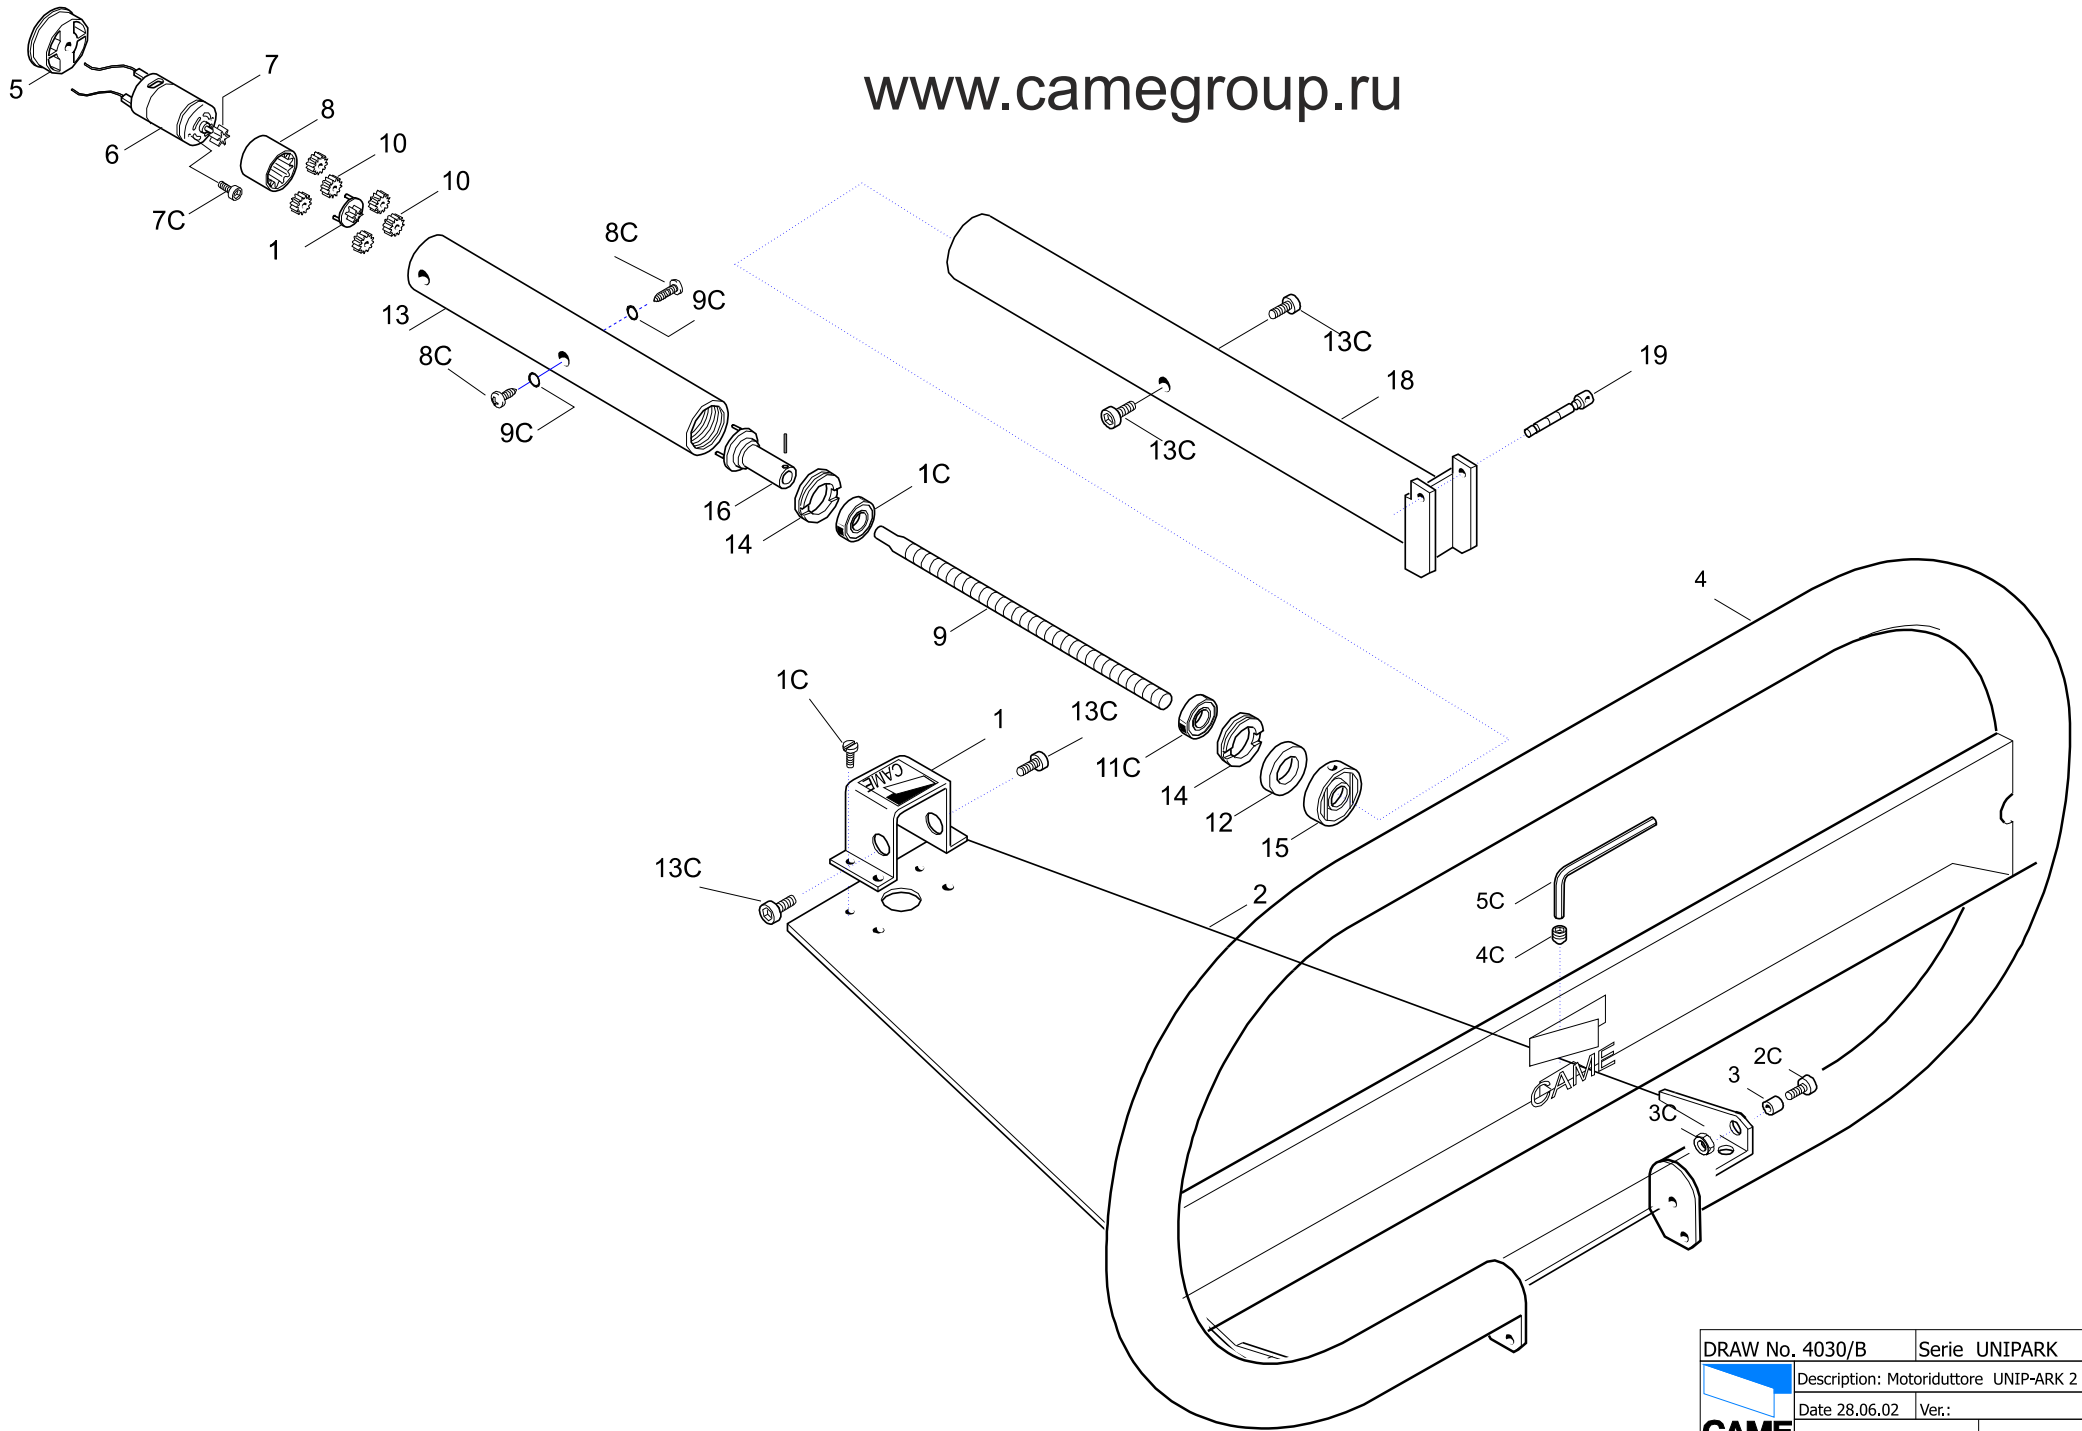

www.camegroup.ru

DRAW No. 4030/B	Serie UNIPARK
Description: Motoriduttore UNIP-ARK 2	
Date 28.06.02	Ver.:
CAME	