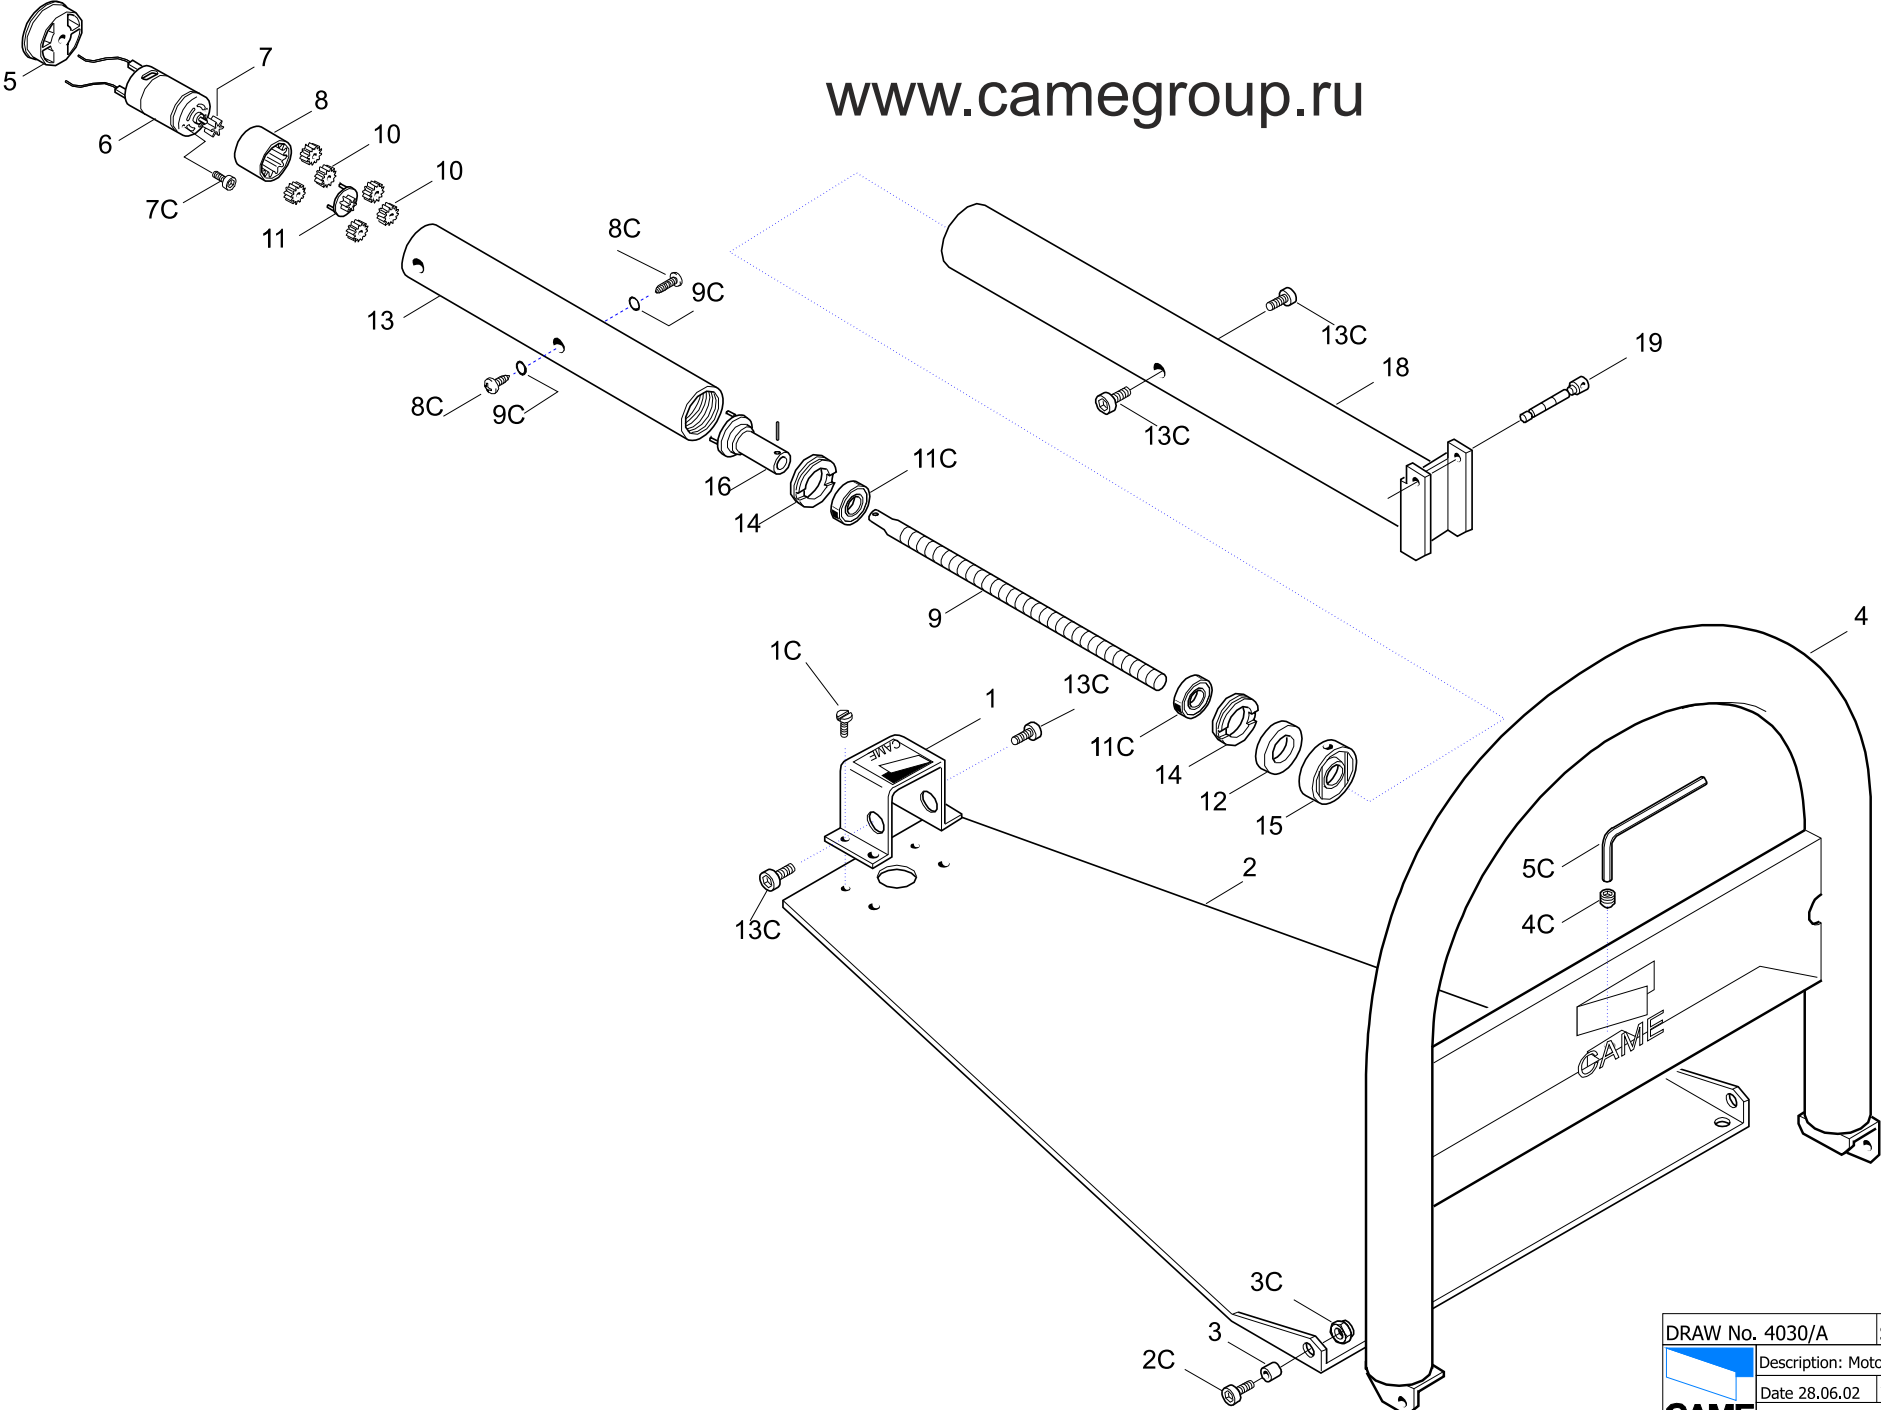

www.camegroup.ru

DRAW No. 4030/A	Serie UNIPARK
Description: Motoriduttore UNIP-ARK 1	
Date 28.06.02	Ver.:
CAME	