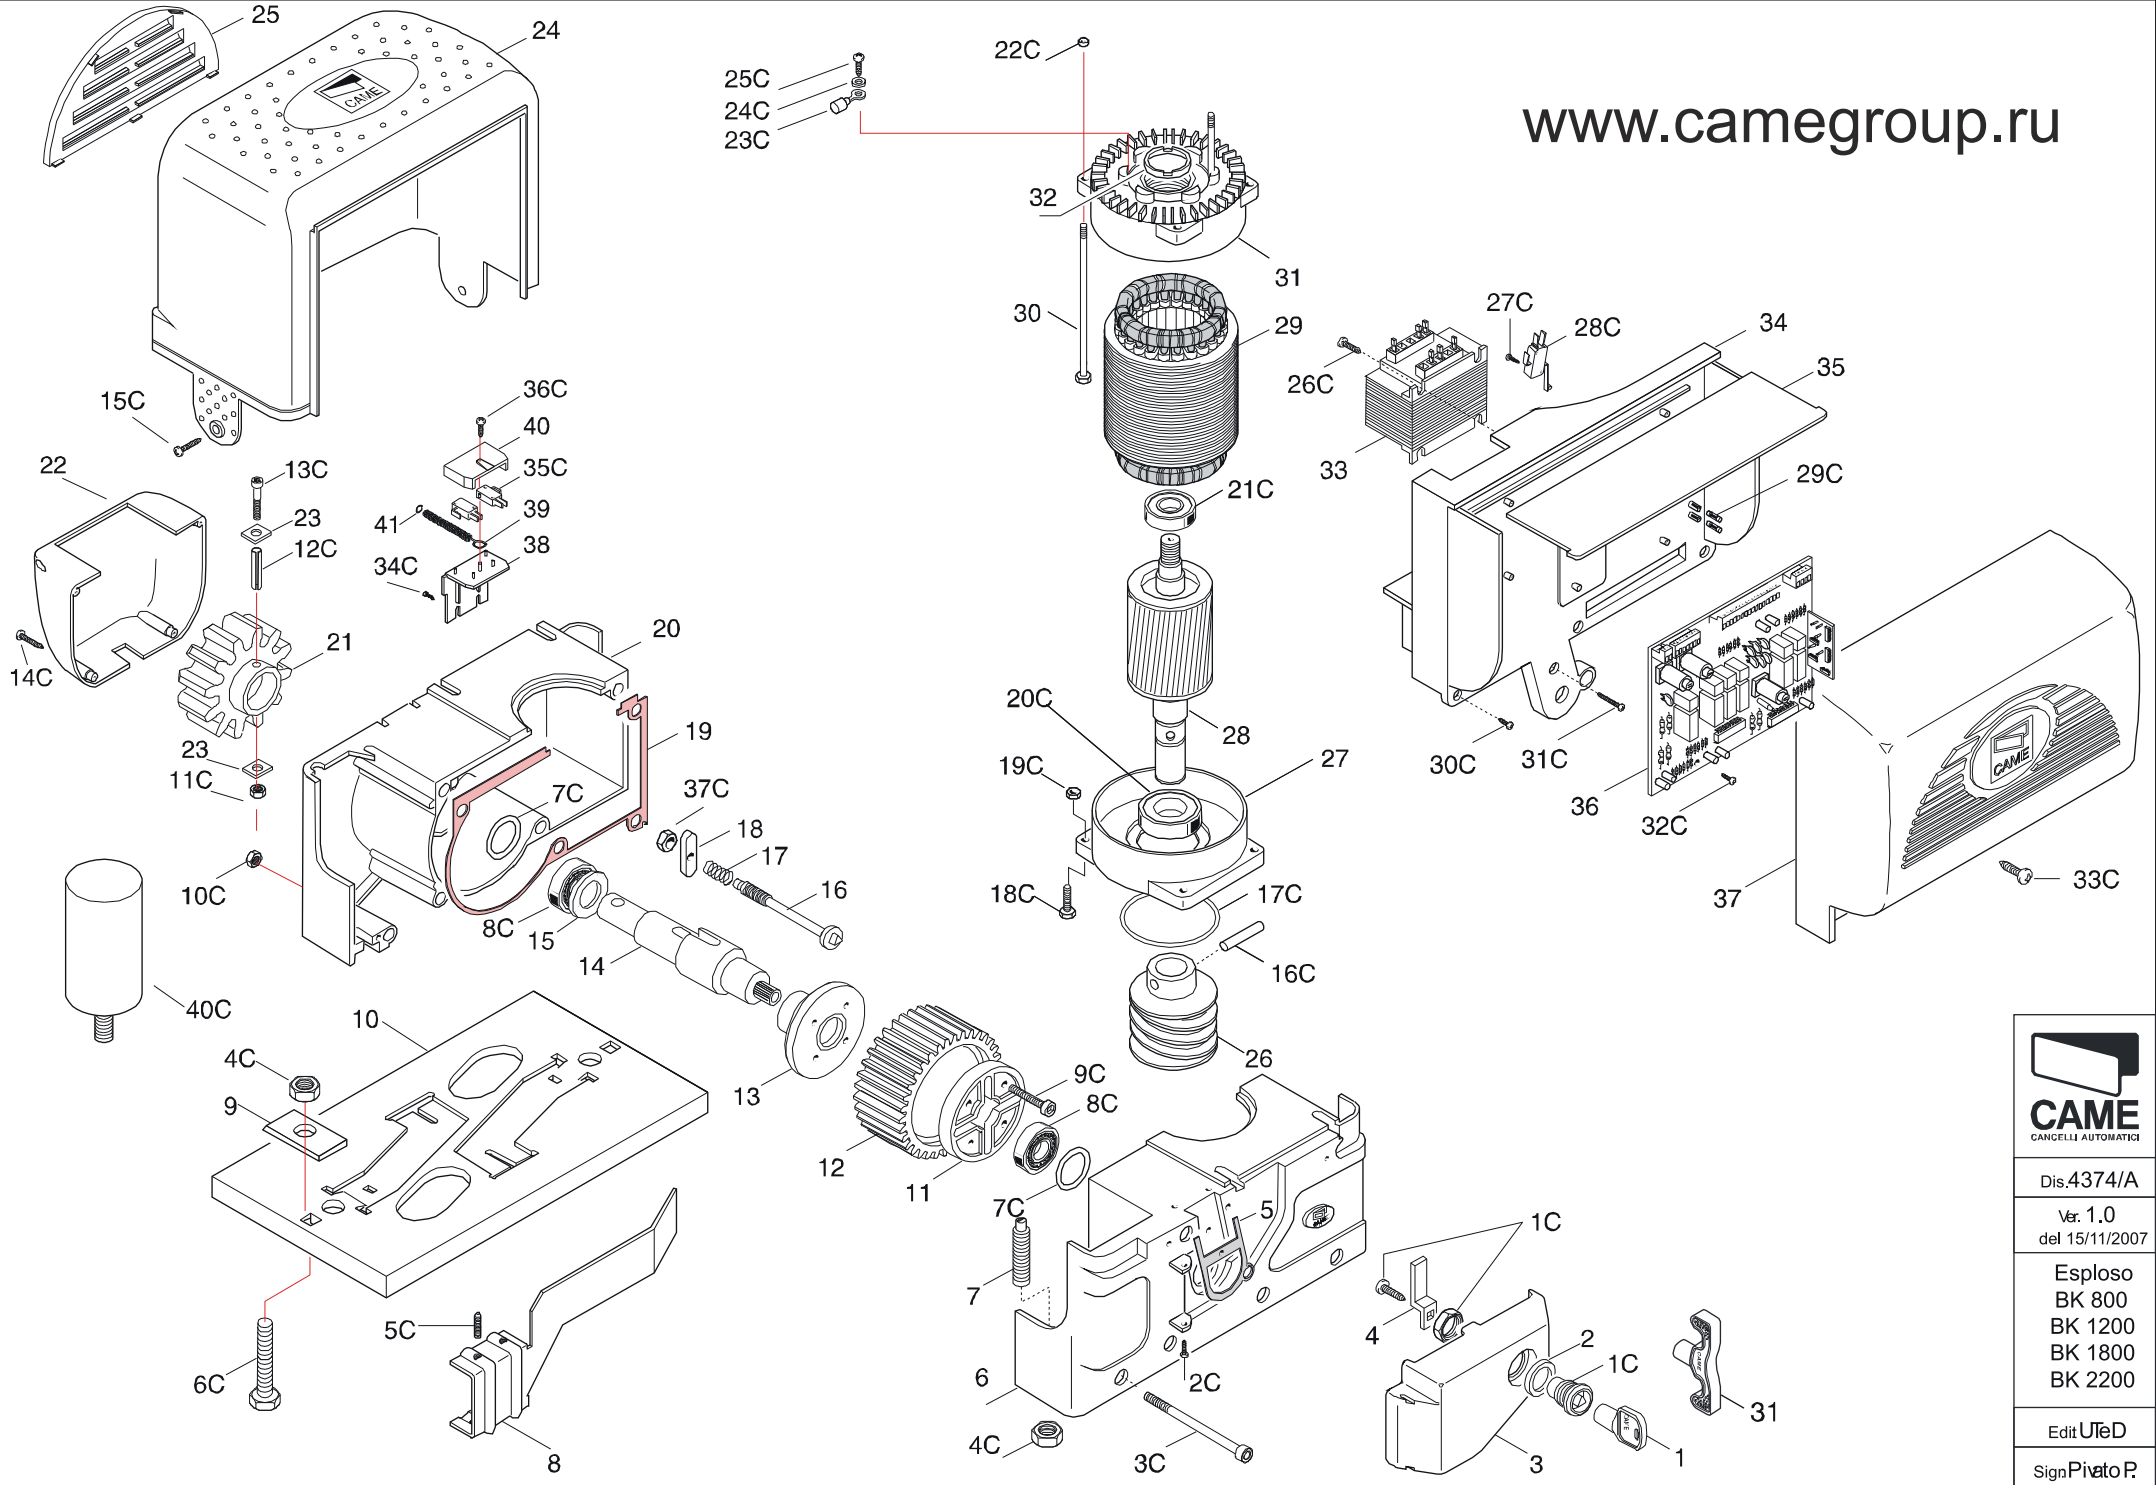

www.camegroup.ru

 CAME CANCELLI AUTOMATICI
Dis.4374/A
Ver. 1.0 del 15/11/2007
Esplso BK 800 BK 1200 BK 1800 BK 2200
Edit UtED
Sign Pivato P.